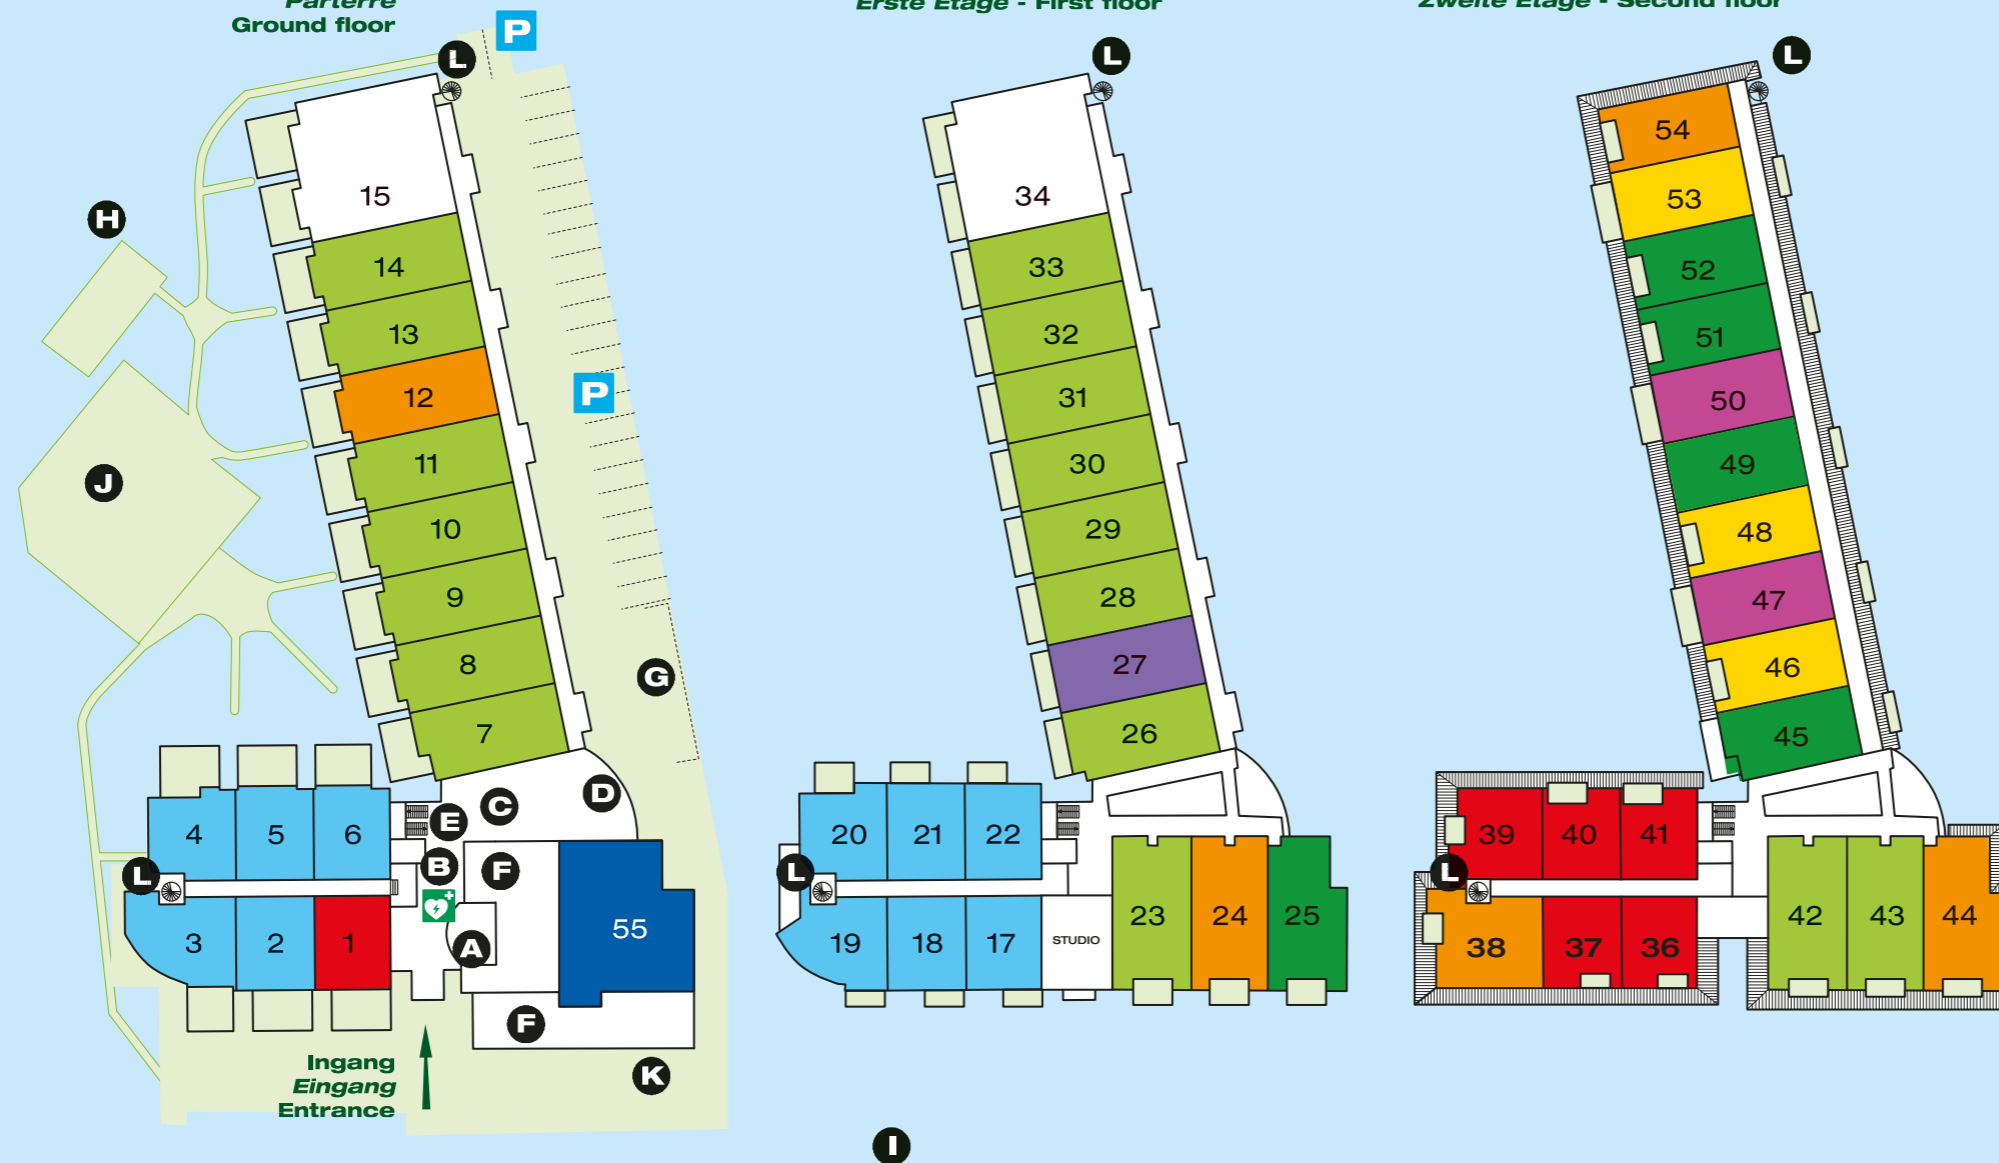

Plattegrond & faciliteiten

Parkplan & Einrichtungen - Map & facilities

RESIDENCE TERSCHELLING
★★★★ WELLNESS WADDENRESORT

HEEREWEG 5 • 8891 HS MIDSLAND
0562 452 452
RECEPTIE@RESIDENCETERSCHELLING.NL
WWW.RESIDENCETERSCHELLING.NL

Appartement - Ferienwohnung - Apartment

2-pers. Wellness app.	4-pers. DeLuxe app.	4-pers. Wellness app.	4 volw. + 2 kind. Deluxe app.	5 pers. Deluxe app.	5 pers. Wellness app.	6 pers. Deluxe app.	6 pers. Wellness app.	10 pers. Deluxe app.	11 pers. Wellness app.

Begane grond
Parterre
Ground floor

Eerste verdieping
Erste Etage - First floor

Tweede verdieping
Zweite Etage - Second floor

- A = Receptie – Rezeption – Reception
- B = Lift – Aufzug – Elevator
- C = Atrium met zithoek, kinderspeelruimte, poolbiljart en voetbaltafel – Atrium mit Sitzzecke, Kinderspielraum, Pool-Billard und Tischfußball
  Atrium with sitting area, children's playroom, pool billiards and football table
- D = Achteruitgang – Hinterausgang – Rear exit
- E = - Trappenhuis naar souterrain met kleine cardiofitnessruimte, zwembad met peuterbad en bubbelbad en wasserette
  - Wellnessruimte
  - Treppenhaus zum Untergeschoss mit kleiner Cardio fitnessraum, Hallenschwimmbad mit Kleinkindbecken und Sprudelbad und Waschsalon
  - Wellness-Raum
  - Stairwell to basement with small cardio fitness room, swimming pool with paddling pool and whirlpool and laundrette
  - Wellness area
- F = Lounge en terras – Lounge und Terrasse
  Lounge and terrace
- G = Fietsenrek – Fahrradständer – Bicycle rack
- H = Tafeltennistafel – Tischtennis – Table tennis
- I = Fietsverhuur - Fahrradverleih - Bicycle rent
- J = Speeluin – Spielplatz – Playground
- K = Vuilcontainers – Müllcontainer – Garbage containers
- L = Nooduitgang – Notausgang – Emergency Exit

- P = Parkeerplaats – Parkplatz – Parking place
- ▤ = Trap – Treppe – Stairs
- 🚑 = AED - Defibrillator

1. **Nieuw:** Bij de wellness is bijgekomen:
2. Magnesium bad
   - Turks stoombad
   - Babyspa
   - Infrarood sauna

← **Dorp** / **Dorf - Village**   **Heereweg**   **Zee** / **Meer - Sea** →